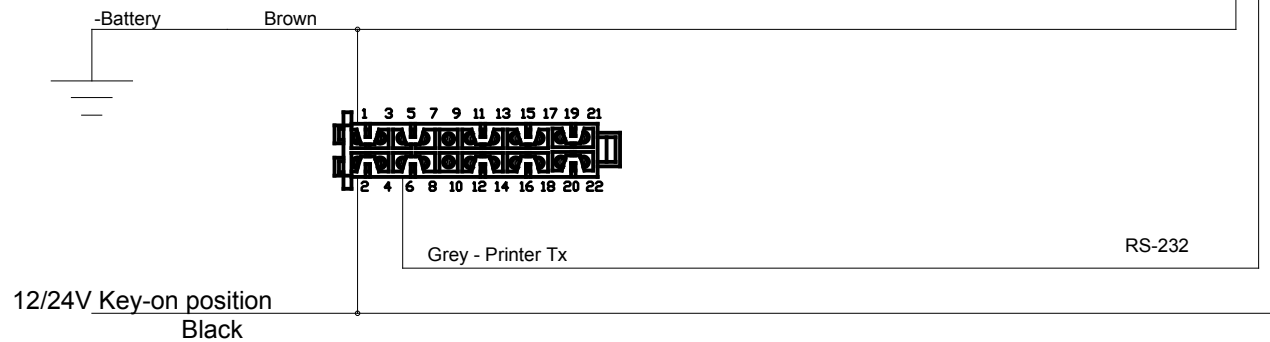

Radio - Device 1

Date of change:	Latest change:	Changed by:	Document name (pdf):	Rev.no:
-	-	-	DRAW_90069	001
Date of creation:	Subject:	Material:		
3. August 2020	Wiring diagram Printer	-		
Created by:	Part no:	Dimension:		
Magnus From	-	-		
Date of approval:	Sense-Tech		Scale:	Tolerance:
-	Weighing Systems ApS Bygade 43 A - DK 7173 Vonge Tel. +45 76703001 - Fax +45 76703002 mail@sense-tech.com - www.sense-tech.com		-	-
Approved by:			Page x of x:	
-			1 af 1	