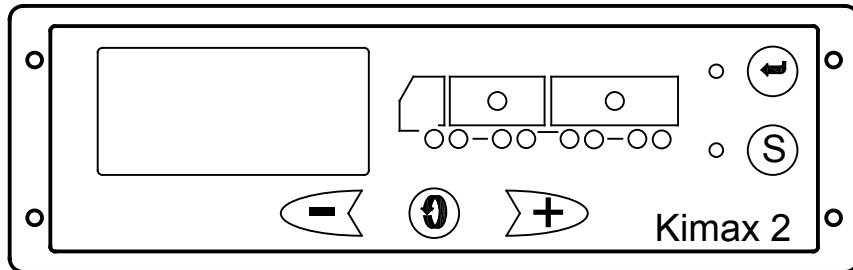

Radio - Device 1

Date of change:	Latest change:	Changed by:	Document name (pdf):	Rev.no:
-	-	-	DRAW_90069	001
Date of creation:	Subject:	Material:		
3. August 2020	Wiring diagram Printer	-		
Created by:	Part no:	Dimension:		
Magnus From	-	-		
Date of approval:	Sense-Tech		Scale:	Tolerance:
-	Weighing Systems ApS Bygade 43 A - DK 7173 Vonge Tel. +45 76703001 - Fax +45 76703002 mail@sense-tech.com - www.sense-tech.com		-	-
Approved by:			Page x of x:	
-			1 af 1	